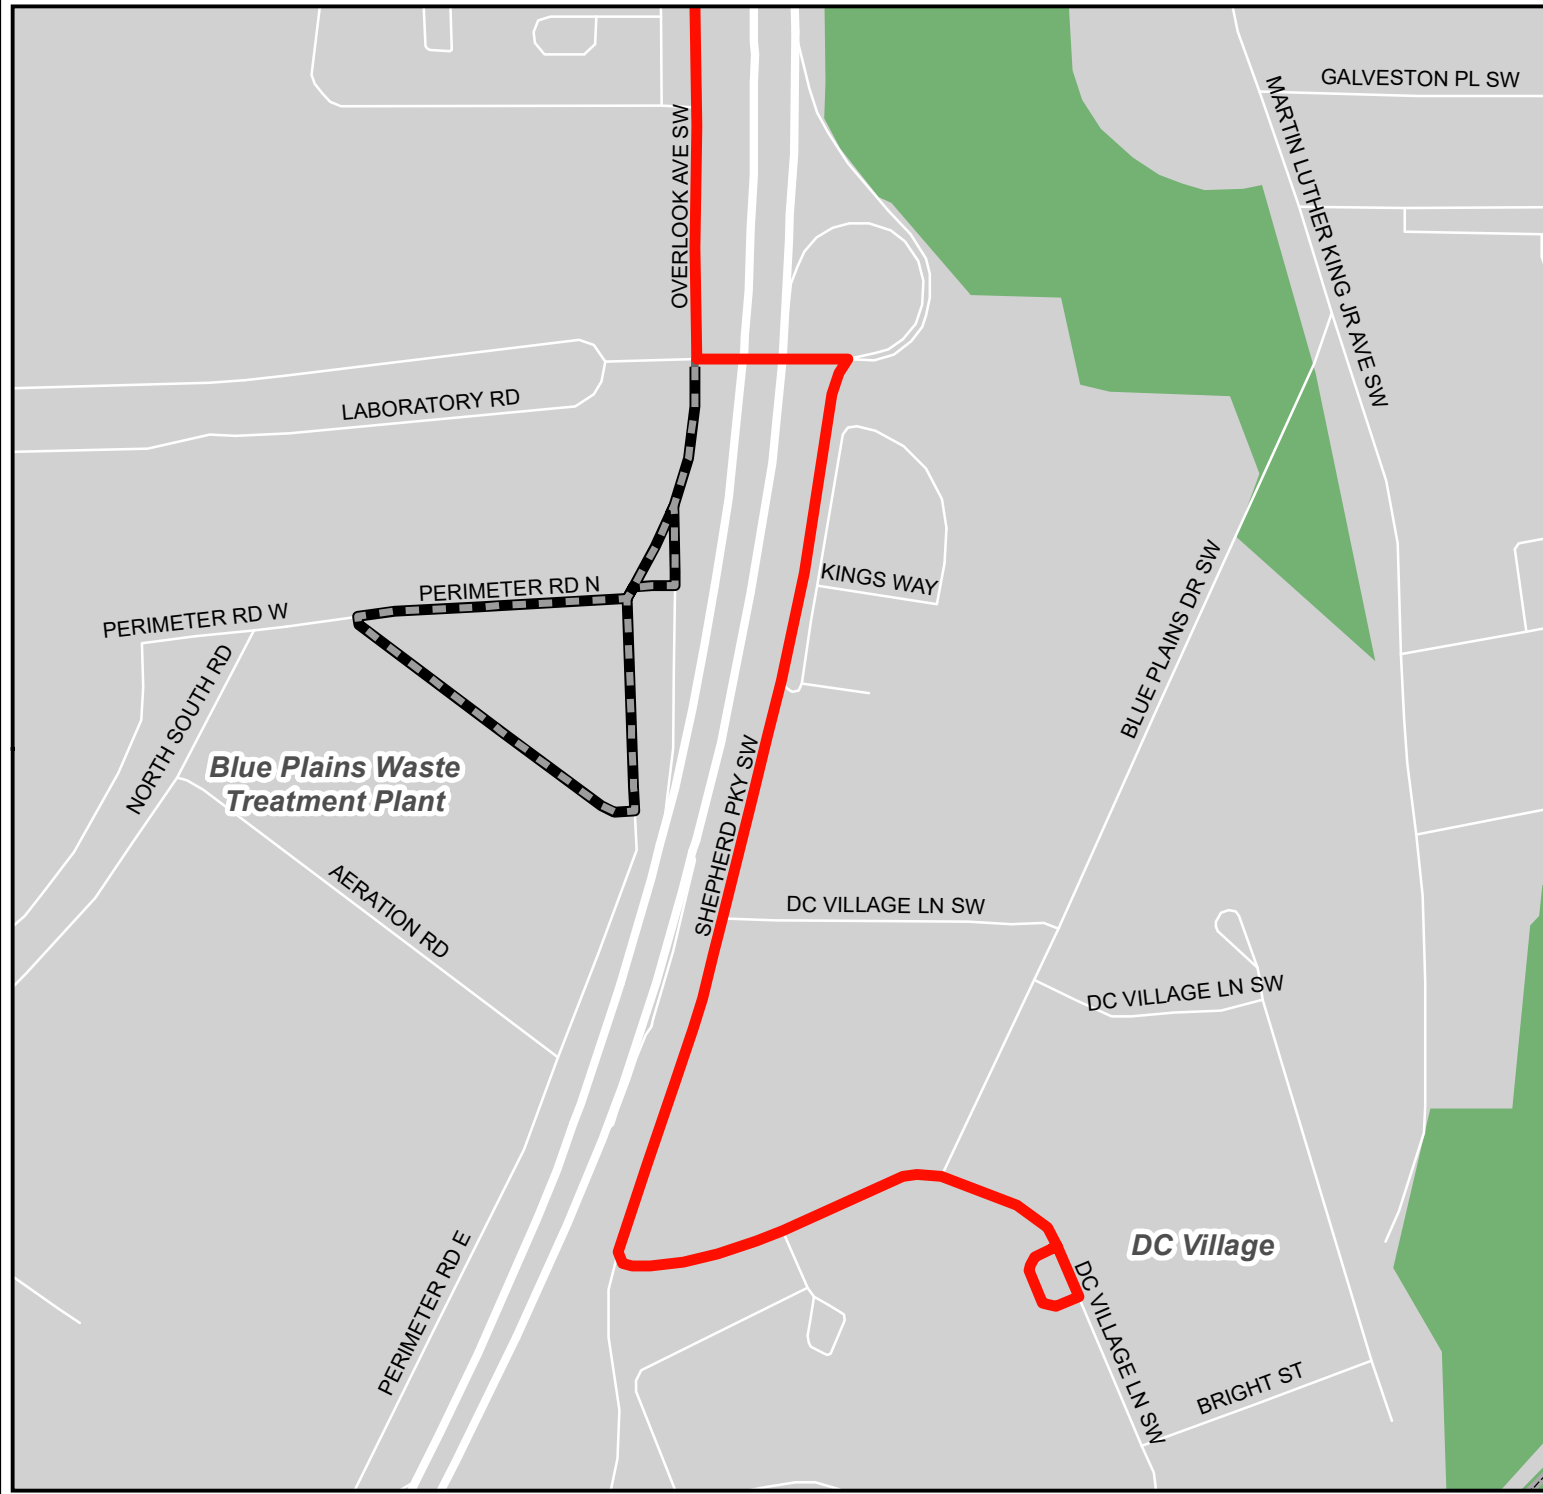

Metrobus Snow Detour Map

W5

Anacostia-Blue Plains Line

Legend

-  W5 Snow Service
-  Not Served During Snow
-  Roads

Winter 2023-2024